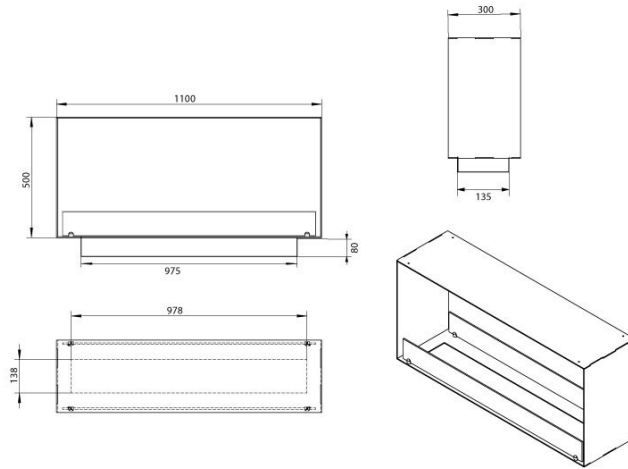

Superior Manual 1000