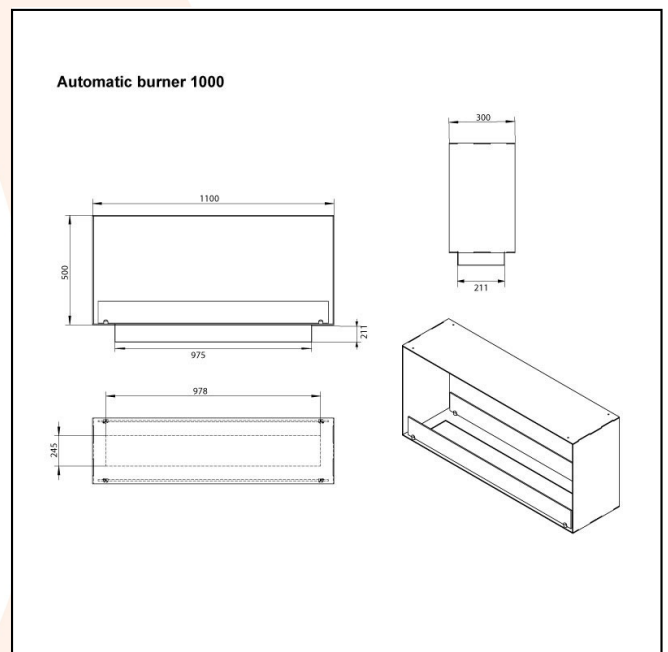

Foco Two 1100 Medium

Foco By Bio Fireplace Group

ITEM NUMBER: BIO-30-140

DESCRIPTION:

Foco Two Medium is a built-in bioethanol fireplace, where it is possible to see the flames from 2 different sides. This model has a width on 110 cm, and you have the opportunity for choosing between 2 burners.

TECHNICAL DATA:

Type: Built-in bioethanol fireplace

Size: H: 50 x W: 110 x D: 30 cm

Materials: Steel and glass

Weight: 22 kg.

Capacity: Depends on the selected burner

Heat Effect: Depends on the selected burner

Colour: Black

Burner Type: Depends on the selected burner

Fuel/Propellant: Depends on the selected burner

Consumption: Depends on the selected burner