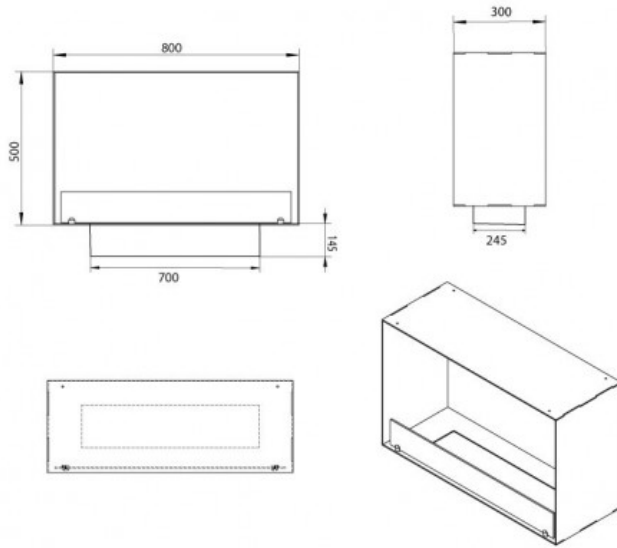

PrimeFire 700