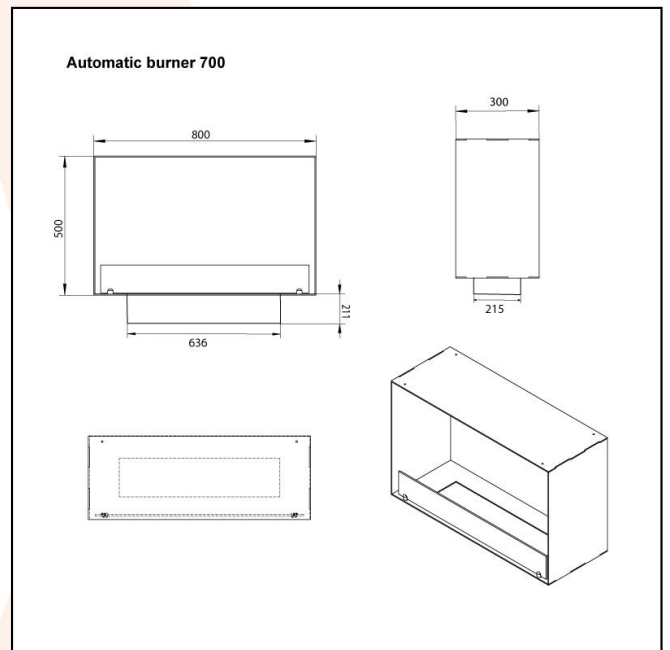

Foco One 800 Medium

Foco By Bio Fireplace Group

ITEM NUMBER: BIO-30-134

DESCRIPTION:

Foco One Medium is a built-in bioethanol fireplace, where it is possible to enjoy the flames from one side. This model has a width on 80 cm and with the opportunity for choosing between 2 burners.

TECHNICAL DATA:

Type: Built-in bioethanol fireplace

Size: H: 50 x W: 80 x D: 30 cm

Materials: Steel and glass

Weight: Ca. 22 kg.

Capacity: Depends on the selected burner

Heat Effect: Depends on the selected burner

Colour: Black

Burner Type: Depends on the selected burner

Fuel/Propellant: Bioethanol 96,6% alcohol

Consumption: Depends on the selected burner